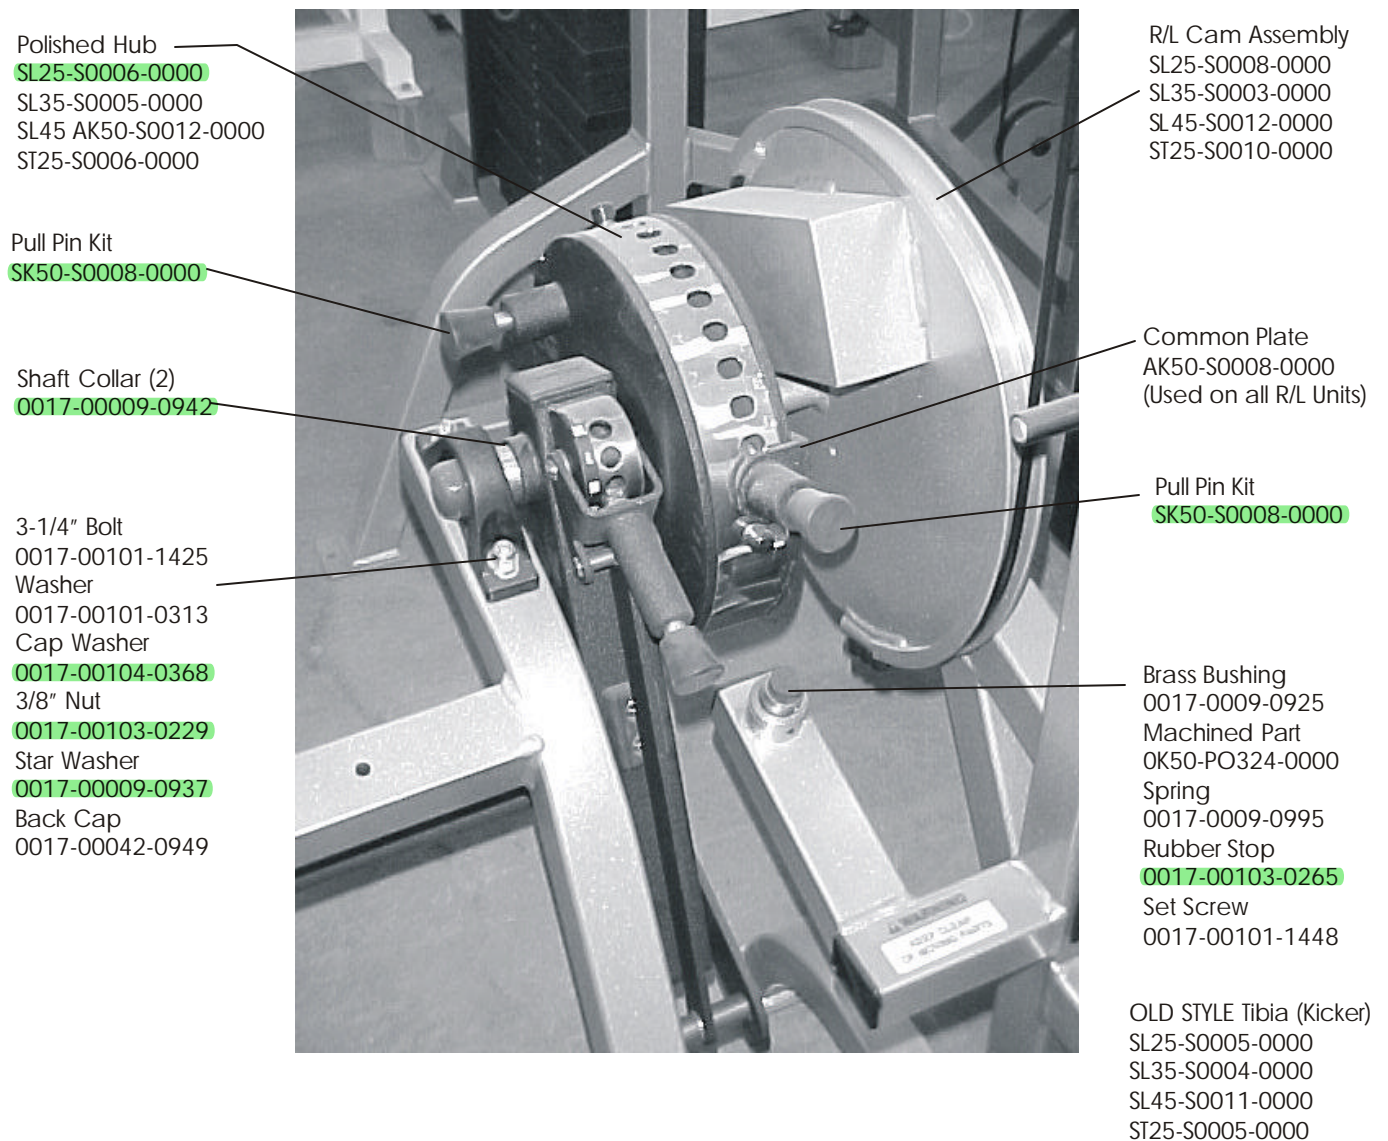

SELECTORIZED STRENGTH TRAINING EQUIPMENT

SL30-35 Lying Leg Curl

SL35: STRENGTH 9000 SERIES TRAINING EQUIPMENT

Range Limiter

SELECTORIZED STRENGTH TRAINING EQUIPMENT

SL30 Tibia Adjustment Mechanism - S/N 070587-Above