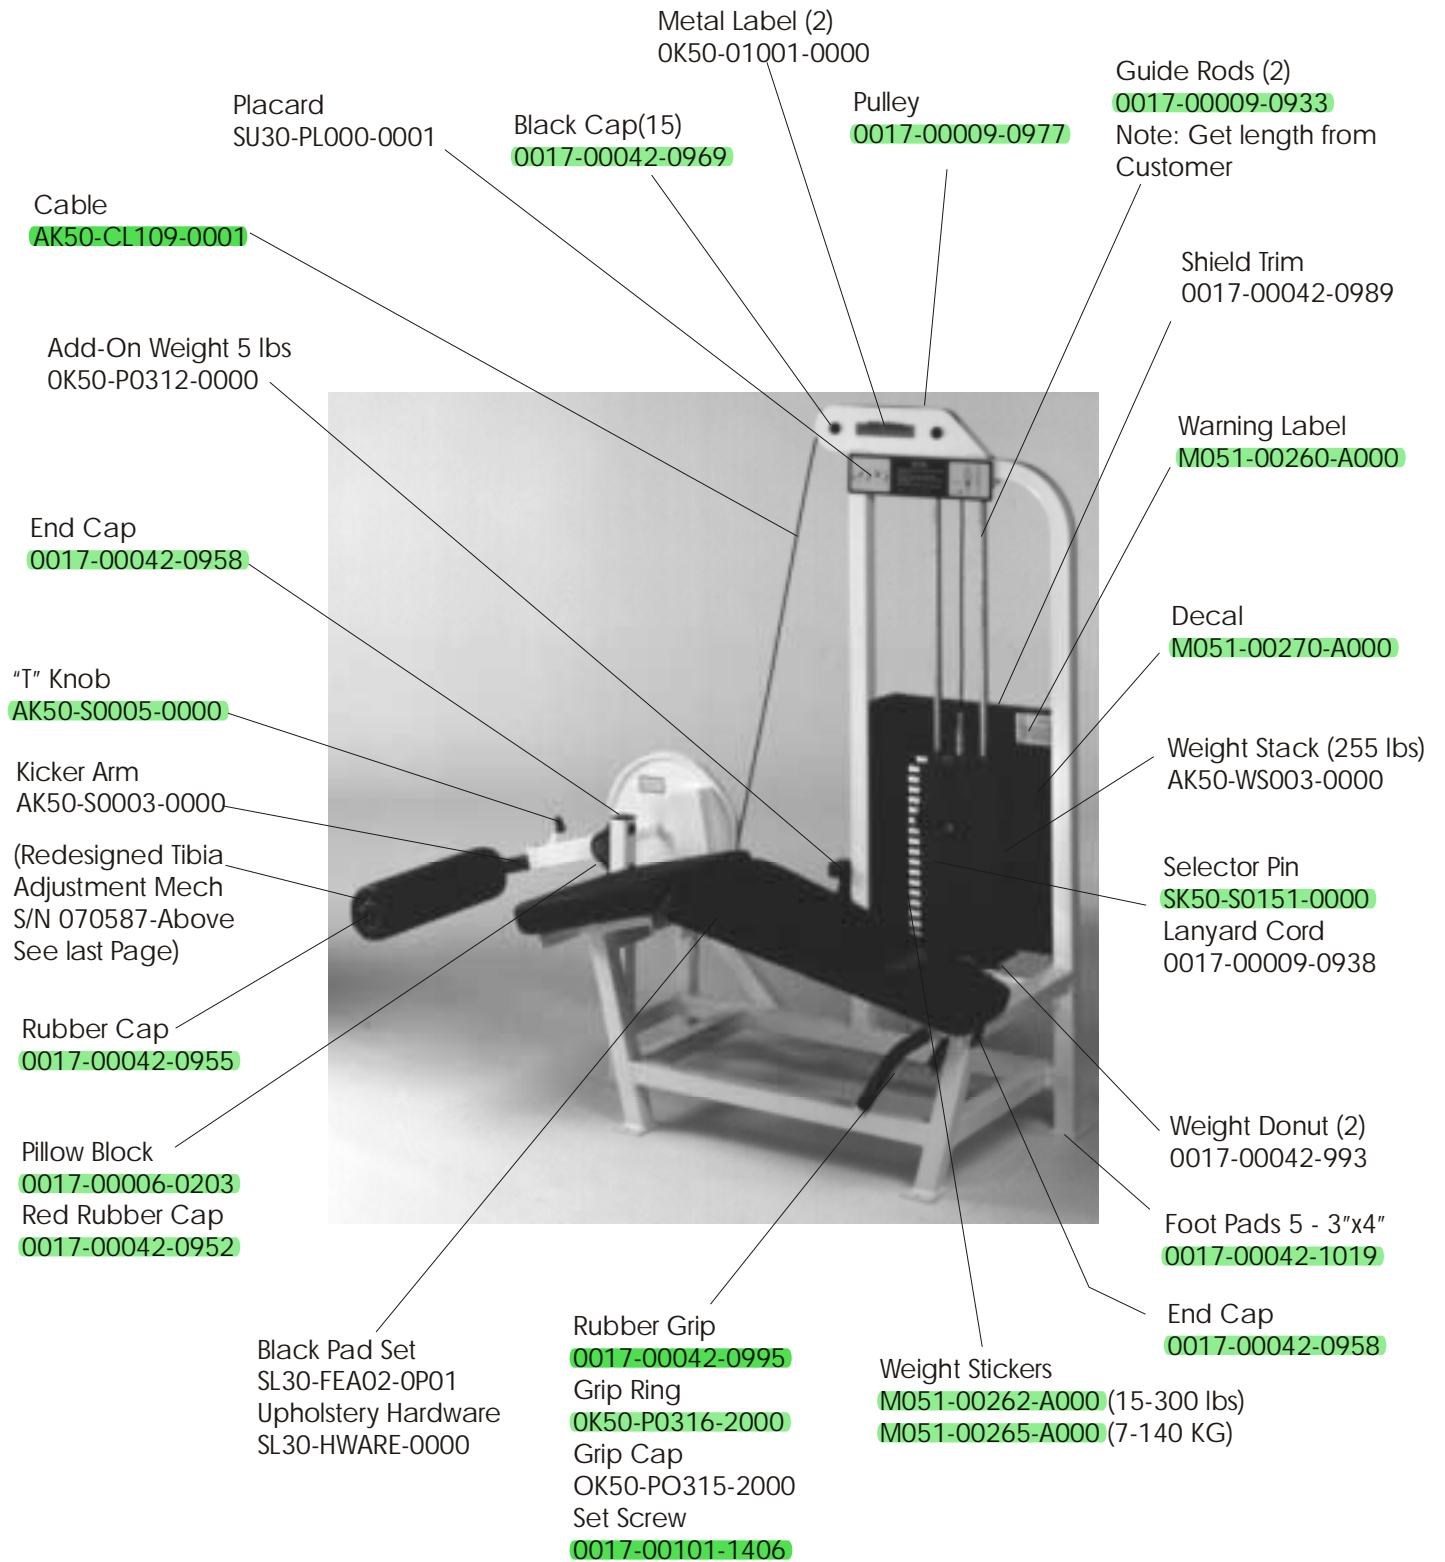

SELECTORIZED STRENGTH TRAINING EQUIPMENT

SL30-35 Lying Leg Curl

SL35: STRENGTH 9000 SERIES TRAINING EQUIPMENT

Range Limiter

SELECTORIZED STRENGTH TRAINING EQUIPMENT

SL30 Tibia Adjustment Mechanism - S/N 070587-Above